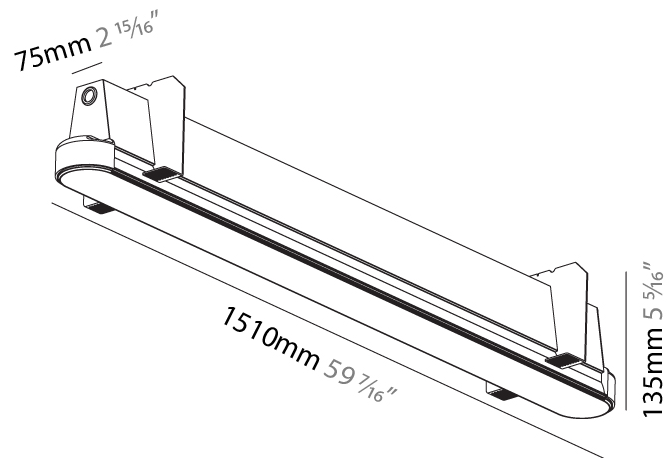

PHYSICAL

Shape: Oblong
Length (mm): 1510
Length (in): 59 7/16
Width (mm): 75
Width (in): 2 15/16
Height (mm): 135
Height (in): 5 5/16
Ceiling Thickness (mm): 10 / 12.5 / 15
Ceiling Thickness (in): 3/8 or 1/2 or 9/16
Min. Recessing Depth (mm): 170
Min. Recessing Depth (in): 6 11/16
Light Distribution: Direct
Weight (kg): 5.949
Weight (lbs): 13.09
Installation Requirement: Ceiling Thickness: 10mm / 12mm / 15mm
Diffuser: PMMA - Opal
Fixture Finish: SSR / BKV / CWI / CRY / HAB / UFT / ITA / RUA / FTG / MYG / LOD / PUS / FRO / FUP / KIA / POP / BLS / SPG / MEY / GOH / GUM / CHC / COM / ABZ / JAG / OBR / MOS / ROR
Fixture Material: Aluminum
Cut-out Measurements: 1528mm / 60 3/16" x 92mm / 3 5/8"
Upon Request: Unique Sizes Unique Ceiling Thickness

ELECTRICAL

Lamp Type: LED (Zhaga Standard)
Input Wattage (W): 25.3
Total Output Wattage (W): 20 / 16 (3500K)
Dimming: 0-10V Dimming / Phase Dimming (120Vac Only)
Driver Included: Yes
Driver Location: Integrated
Driver Type: Constant Current - 120 / 277Vac
Driver Class: Class 2
Input Voltage (V): 120 - 277
Constant Current (MA): 350 / 500 (3500K)

LED

Color Temperature (°K): 3000 / 3500 / 4000
Max. Delivered Lumen (lm): 1710 / 1774 / 1810
CRI: >90 CRI
Lamp Life (hrs): 50000
Upon Request: Special Color Temperature RGB-W Tunable White CRI (no minimum qty) price increase + longer lead time

OPTICAL

RATINGS AND CERTIFICATIONS

Certified By: Certified for North American Standards
IP rating: IP20