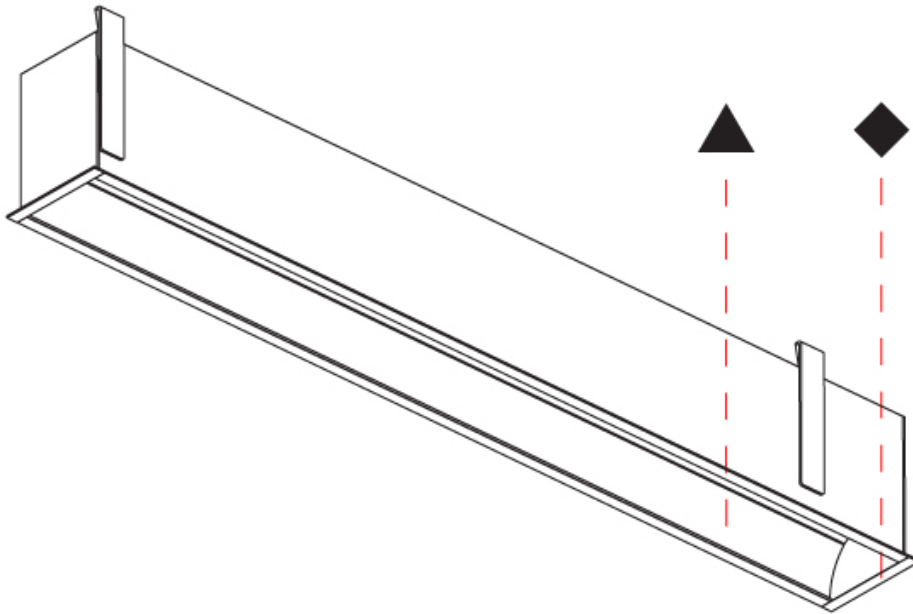

GROOVE SQUARE RECESSED

A35660-

PROJECT _____

TYPE _____

SPECIFIER _____

QUANTITY _____

DATE _____