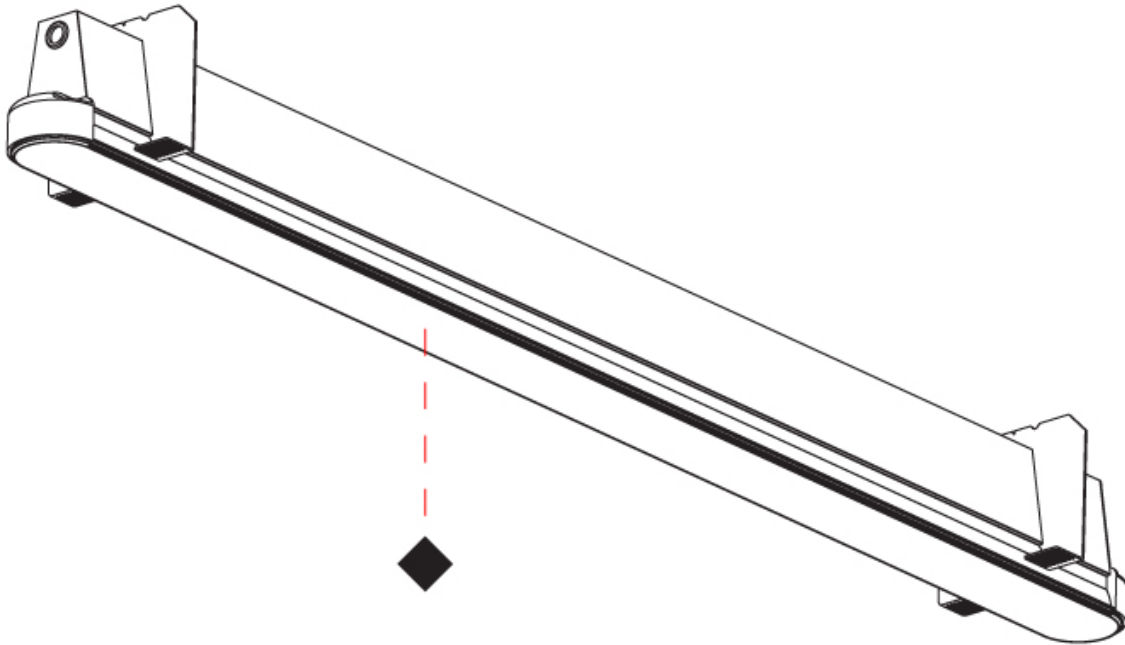

GROOVE ROUND TRIMLESS

A35658-

PROJECT	_____
TYPE	_____
SPECIFIER	_____
QUANTITY	_____
DATE	_____