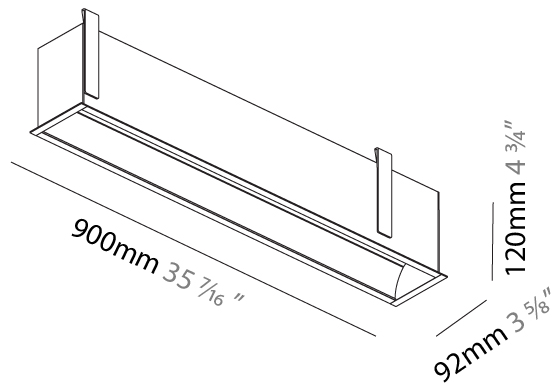

GENERAL

Series: Groove
Subseries: Groove Square
Brand: Prolicht
Division: Architectural
Mounting Type: Recessed
Mounting Location: Ceiling
Subcategory: Profile

PHYSICAL

Shape: Rectangle
Length (mm): 900
Length (in): 35 7/16
Width (mm): 92
Width (in): 3 5/8
Height (mm): 120
Height (in): 4 3/4
Ceiling Thickness (mm): 10 - 25
Ceiling Thickness (in): 3/8 - 1
Min. Recessing Depth (mm): 160
Min. Recessing Depth (in): 6 5/16
Light Distribution: Direct
Weight (kg): 4.083
Weight (lbs): 9.98
Diffuser: PMMA - Opal
Fixture Finish: [ANA / SSR / BKV / CWI / CRY / HAB / MSR / UFT / ITA / RUA / OGR / FTG / MYG / RWR / LOD / PUS / FRO / FUP / KIA / POP / BLS / SPG / MEY / GOH / GUM / CHC / COM / ABZ / JAG / OBR / MOS / ROR](#)
Fixture Material: Aluminum
Cut-out Measurements: 890mm / 35 1/16" x 85mm / 3 3/8"

ELECTRICAL

Lamp Type: LED (Zhaga Standard)
Input Wattage (W): 15.2
Total Output Wattage (W): 12 / 11.1 (3500K)
[Dimming: 0-10V Dimming / Phase Dimming (120Vac Only)](#)
Driver Included: Yes
Driver Location: Integrated
Driver Type: Constant Current - 120 / 277Vac
Driver Class: Class 2
Input Voltage (V): 120 - 277
Constant Current (MA): 350 / 375 (3500K)

LED

[Color Temperature (*K): 3000 / 3500 / 4000](#)
Max. Delivered Lumen (lm): 1030 / 1058 / 1080
CRI: >90 CRI
Lamp Life (hrs): 50000

OPTICAL

RATINGS AND CERTIFICATIONS

Certified By: Certified for North American Standards
IP rating: IP20