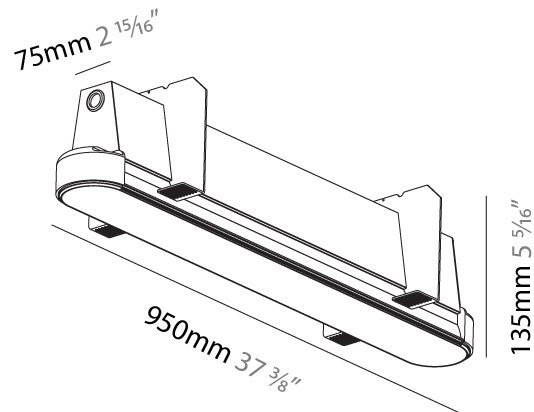

PHYSICAL

Shape: Oblong
Length (mm): 950
Length (in): 37 ³/₈
Width (mm): 75
Width (in): 2 ¹⁵/₁₆
Height (mm): 135
Height (in): 5 ⁵/₁₆
Ceiling Thickness (mm): 10 / 12.5 / 15
Ceiling Thickness (in): 3/8 or 1/2 or 9/16
Min. Recessing Depth (mm): 170
Min. Recessing Depth (in): 6 ¹¹/₁₆
Light Distribution: Direct
Weight (kg): 4.115
Weight (lbs): 9.1
Installation Requirement: Ceiling Thickness: 10mm / 12mm / 15mm
Diffuser: PMMA - Opal
Fixture Finish: SSR / BKV / CWI / CRY / HAB / UFT / ITA / RUA / FTG / MYG / LOD / PUS / FRO / FUP / KIA / POP / BLS / SPG / MEY / GOH / GUM / CHC / COM / ABZ / JAG / OBR / MOS / ROR
Fixture Material: Aluminum
Cut-out Measurements: 968mm / 38 1/8" x 92mm / 3 5/8"
Upon Request: Unique Sizes Unique Ceiling Thickness

ELECTRICAL

Lamp Type: LED (Zhaga Standard)
Input Wattage (W): 15.2
Total Output Wattage (W): 12 / 11.1 (3500K)
Dimming: 0-10V Dimming / Phase Dimming (120Vac Only)
Driver Included: Yes
Driver Location: Integrated
Driver Type: Constant Current - 120 / 277Vac
Driver Class: Class 2
Input Voltage (V): 120 - 277
Constant Current (MA): 350 / 375 (3500K)

LED

Color Temperature (°K): 3000 / 3500 / 4000
Max. Delivered Lumen (lm): 1030 / 1058 / 1080
CRI: >90 CRI
Lamp Life (hrs): 50000
Upon Request: Special Color Temperature RGB-W Tunable White CRI (no minimum qty) price increase + longer lead time

OPTICAL

RATINGS AND CERTIFICATIONS

Certified By: Certified for North American Standards
IP rating: IP20