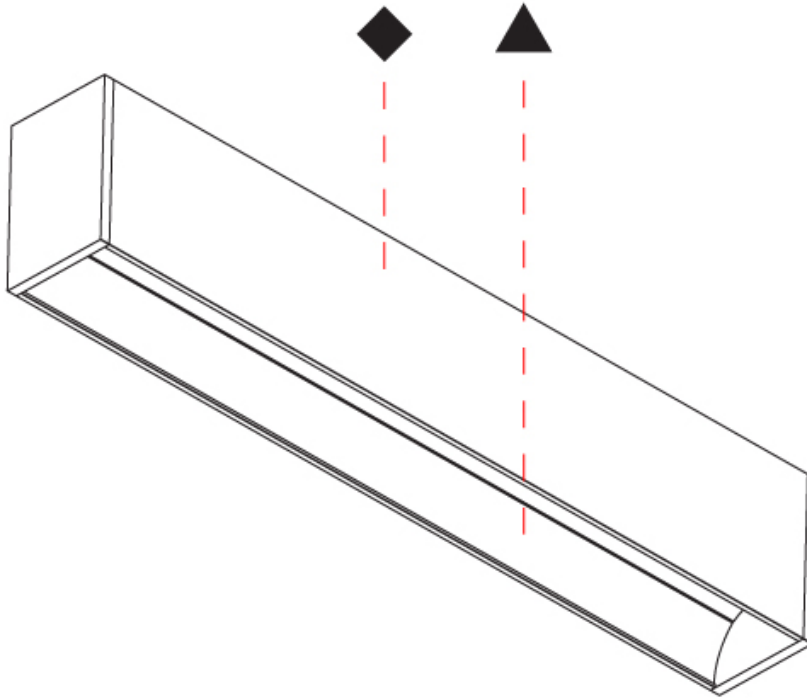

GROOVE SQUARE SURFACE

A3D128-

PROJECT _____

TYPE _____

SPECIFIER _____

QUANTITY _____

DATE _____