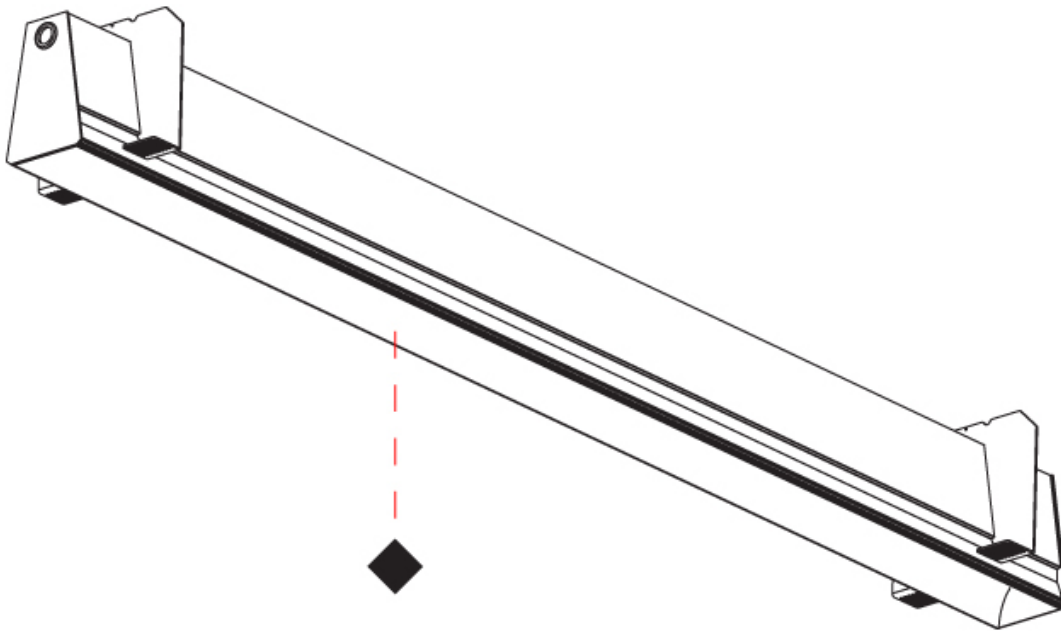

GROOVE SQUARE TRIMLESS

A35653-

PROJECT

TYPE

SPECIFIER

QUANTITY

DATE