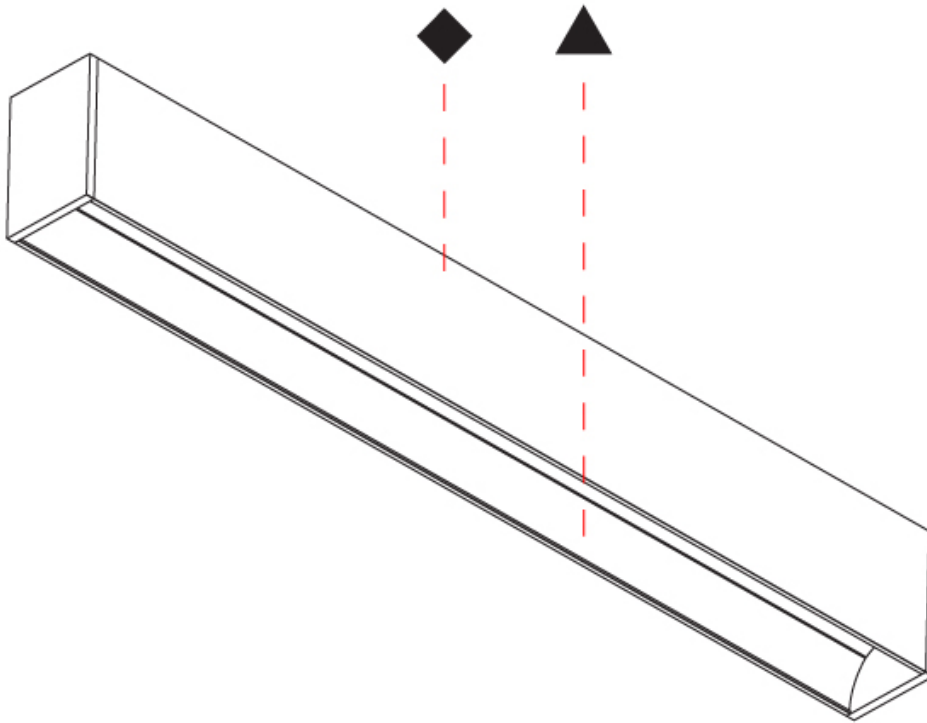

GROOVE SQUARE SURFACE

A3D129-

PROJECT	_____
TYPE	_____
SPECIFIER	_____
QUANTITY	_____
DATE	_____