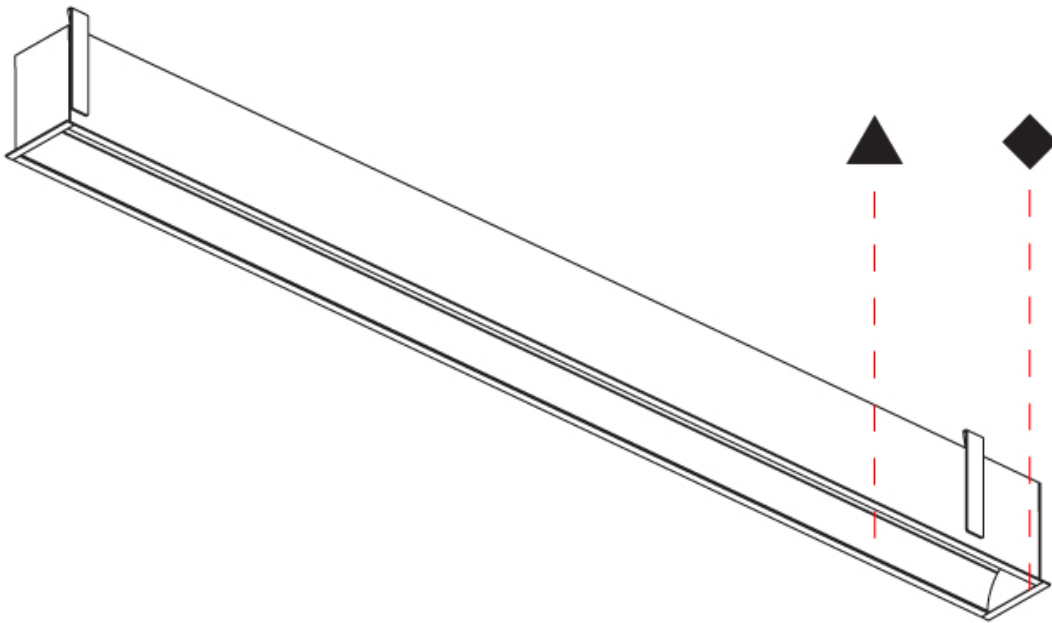

GROOVE SQUARE RECESSED

A35663-

PROJECT

TYPE

SPECIFIER

QUANTITY

DATE

A