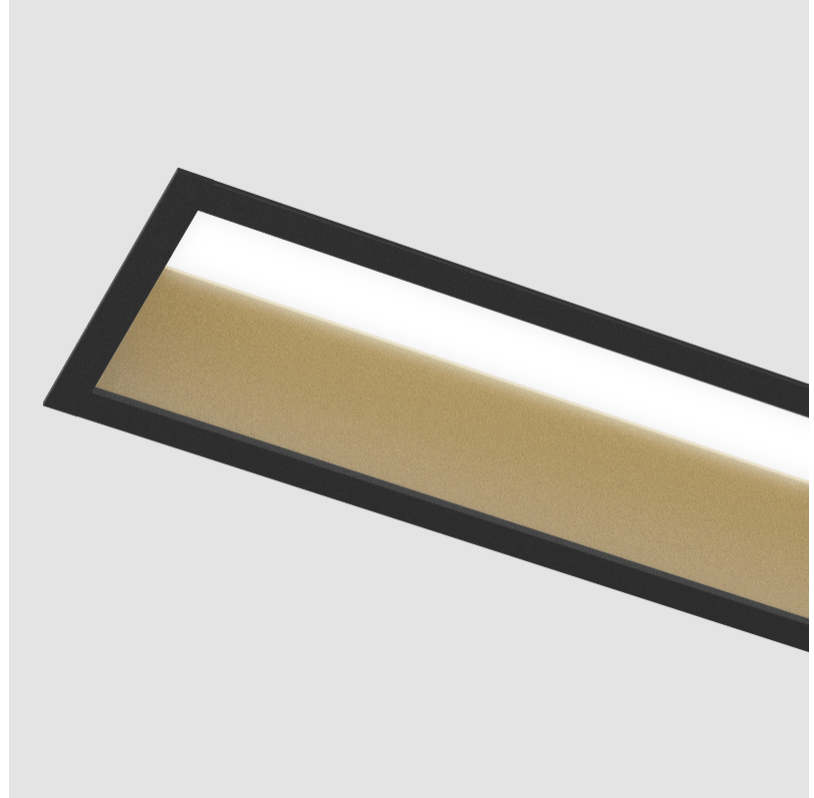

GENERAL

Series: Groove
Subseries: Groove Square
Brand: Prolight
Division: Architectural
Mounting Type: Recessed
Mounting Location: Ceiling
Subcategory: Profile

PHYSICAL

Shape: Rectangle
Length (mm): 1180
Length (in): 46 7/16
Width (mm): 92
Width (in): 3 5/8
Height (mm): 120
Height (in): 4 3/4
Ceiling Thickness (mm): 10 - 25
Ceiling Thickness (in): 3/8 - 1
Min. Recessing Depth (mm): 160
Min. Recessing Depth (in): 6 5/16
Light Distribution: Direct
Weight (kg): 5.195
Weight (lbs): 11.43
Diffuser: PMMA - Opal
Fixture Finish: [ANA / SSR / BKV / CWI / CRY / HAB / MSR / UFT / ITA / RUA / OGR / FTG / MYG / RWR / LOD / PUS / FRO / FUP / KIA / POP / BLS / SPG / MEY / GOH / GUM / CHC / COM / ABZ / JAG / OBR / MOS / ROR](#)
Fixture Material: Aluminum
Cut-out Measurements: 1170mm / 46 1/16" x 85mm / 3 3/8"

ELECTRICAL

Lamp Type: LED (Zhaga Standard)
Input Wattage (W): 20.2
Total Output Wattage (W): 16 / 12.8 (3500K)
[Dimming: 0-10V Dimming / Phase Dimming (120Vac Only)](#)
Driver Included: Yes
Driver Location: Integrated
Driver Type: Constant Current - 120 / 277Vac
Driver Class: Class 2
Input Voltage (V): 120 - 277
Constant Current (MA): 350 / 400 (3500K)

LED

[Color Temperature (°K): 3000 / 3500 / 4000](#)
Max. Delivered Lumen (lm): 1370 / 1421 / 1450
CRI: >90 CRI
Lamp Life (hrs): 50000

OPTICAL

RATINGS AND CERTIFICATIONS

Certified By: Certified for North American Standards
IP rating: IP20