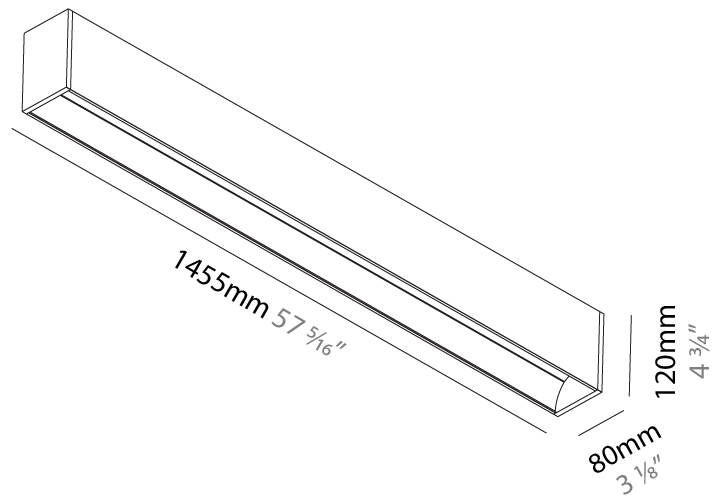

1. To build a product code in our configurator select the specify button on the base model # product page
2. To build a manual product code on this datasheet choose from the options listed below in blue font and add the suffix to the base model #

GENERAL

Series: Groove
Subseries: Groove Square
Brand: Prolicht
Division: Architectural
Mounting Type: Surface
Mounting Location: Ceiling
Subcategory: Profile

PHYSICAL

Shape: Rectangle
Length (mm): 1455
Length (in): 57 5/16
Width (mm): 80
Width (in): 3 1/8
Height (mm): 120
Height (in): 4 3/4
Light Distribution: Direct
Weight (kg): 6.35
Weight (lbs): 13.97
Diffuser: PMMA - Opal
Fixture Finish: ANA / SSR / BKV / CWI / CRY / HAB / MSR / UFT / ITA / RUA / OGR / FTG / MYG / RWR / LOD / PUS / FRO / FUP / KIA / POP / BLS / SPG / MEY / GOH / GUM / CHC / COM / ABZ / JAG / OBR / MOS / ROR
Fixture Material: Aluminum

ELECTRICAL

Lamp Type: LED (Zhaga Standard)
Input Wattage (W): 25.3
Total Output Wattage (W): 20 / 16 (3500K)
Dimming: 0-10V Dimming / Phase Dimming (120Vac Only)
Driver Included: Yes
Driver Location: Integrated
Driver Type: Constant Current - 120 / 277Vac
Driver Class: Class 2
Input Voltage (V): 120 - 277
Constant Current (MA): 350 / 500 (3500K)

LED

Color Temperature (°K): 3000 / 3500 / 4000
Max. Delivered Lumen (lm): 1710 / 1774 / 1810
CRI: >90 CRI
Lamp Life (hrs): 50000

OPTICAL

RATINGS AND CERTIFICATIONS

Certified By: Certified for North American Standards
IP rating: IP20