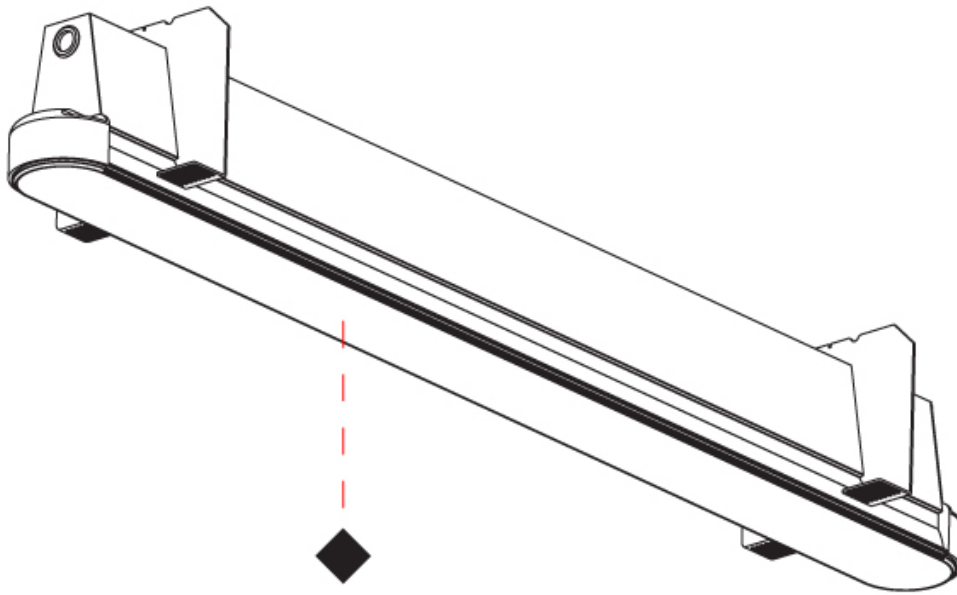

GROOVE ROUND TRIMLESS

A35656-

PROJECT

TYPE

SPECIFIER

QUANTITY

DATE

A