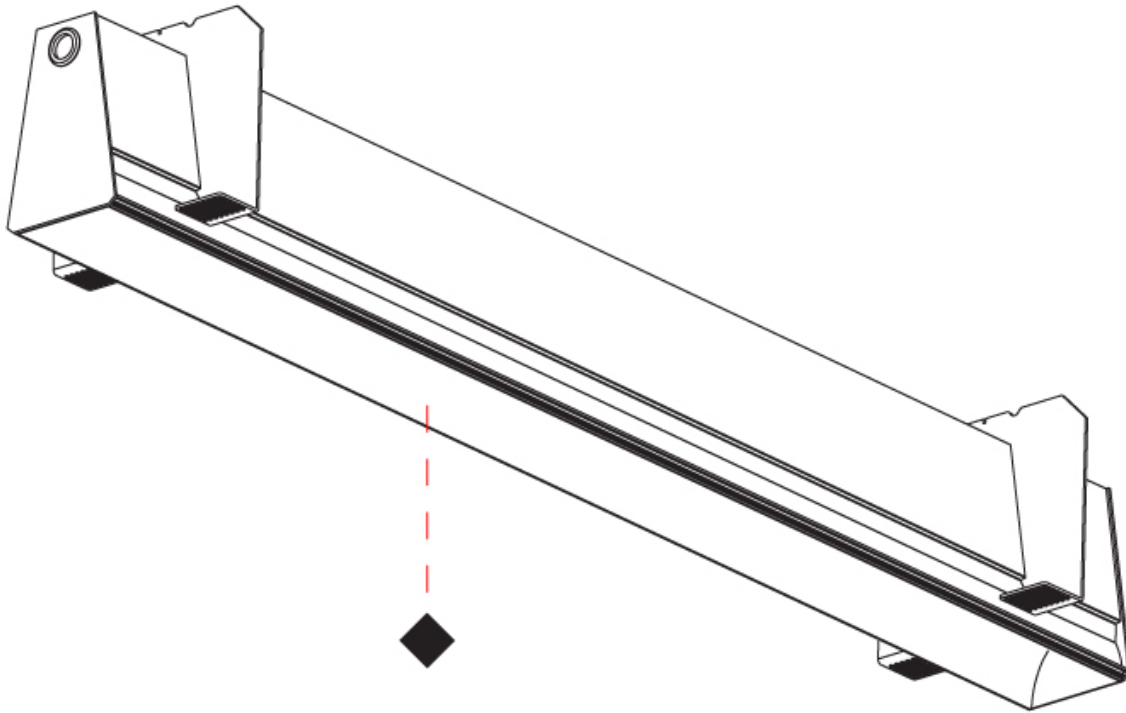

GROOVE SQUARE TRIMLESS

A35651-

PROJECT	_____
TYPE	_____
SPECIFIER	_____
QUANTITY	_____
DATE	_____