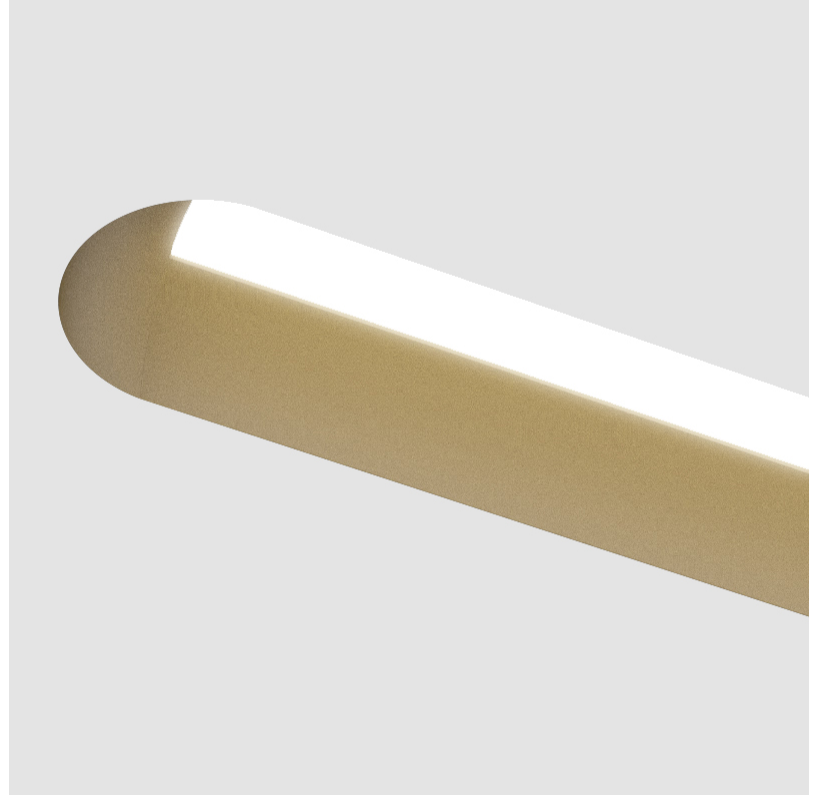

PHYSICAL

Shape: Oblong
Length (mm): 950
Length (in): 37 ³/₈
Width (mm): 75
Width (in): 2 ¹⁵/₁₆
Height (mm): 135
Height (in): 5 ⁵/₁₆
Ceiling Thickness (mm): 10 / 12.5 / 15
Ceiling Thickness (in): 3/8 or 1/2 or 9/16
Min. Recessing Depth (mm): 170
Min. Recessing Depth (in): 6 ¹¹/₁₆
Light Distribution: Direct
Weight (kg): 4.115
Weight (lbs): 9.1
Installation Requirement: Ceiling Thickness: 10mm / 12mm / 15mm
Diffuser: PMMA - Opal
Fixture Finish: SSR / BKV / CWI / CRY / HAB / UFT / ITA / RUA / FTG / MYG / LOD / PUS / FRO / FUP / KIA / POP / BLS / SPG / MEY / GOH / GUM / CHC / COM / ABZ / JAG / OBR / MOS / ROR
Fixture Material: Aluminum
Cut-out Measurements: 968mm / 38 1/8" x 92mm / 3 5/8"
Upon Request: Unique Sizes Unique Ceiling Thickness

ELECTRICAL

Lamp Type: LED (Zhaga Standard)
Input Wattage (W): 15.2
Total Output Wattage (W): 12 / 11.1 (3500K)
Dimming: 0-10V Dimming / Phase Dimming (120Vac Only)
Driver Included: Yes
Driver Location: Integrated
Driver Type: Constant Current - 120 / 277Vac
Driver Class: Class 2
Input Voltage (V): 120 - 277
Constant Current (MA): 350 / 375 (3500K)

LED

Color Temperature (°K): 3000 / 3500 / 4000
Max. Delivered Lumen (lm): 1030 / 1058 / 1080
CRI: >90 CRI
Lamp Life (hrs): 50000
Upon Request: Special Color Temperature RGB-W Tunable White CRI (no minimum qty) price increase + longer lead time

OPTICAL

RATINGS AND CERTIFICATIONS

Certified By: Certified for North American Standards
IP rating: IP20