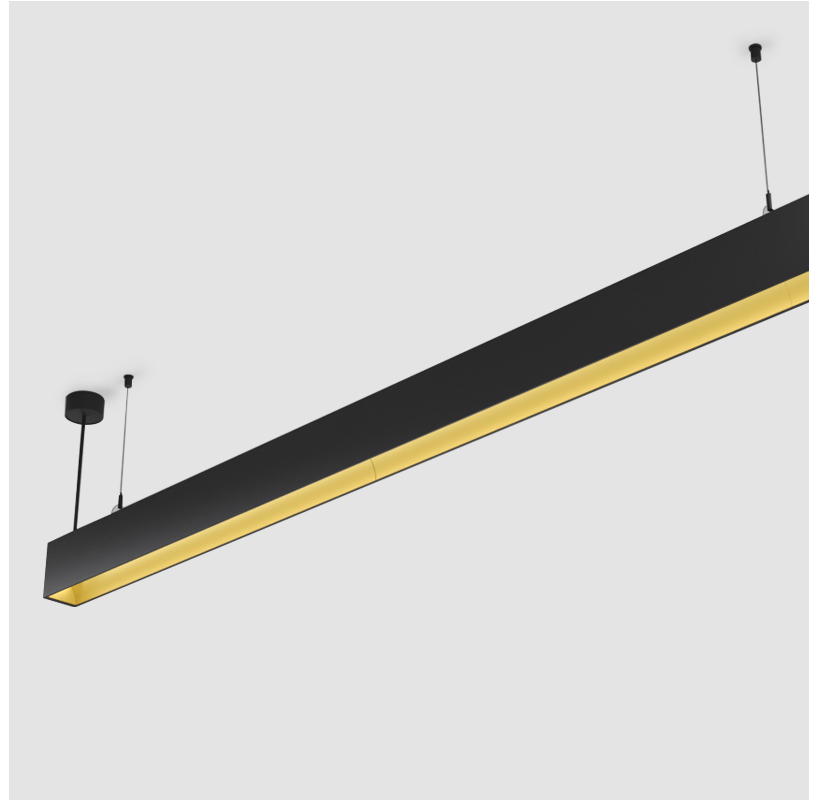

GROOVE SUSPENSION

A3GR-SUS-SYS

base number

1. To build a product code in our configurator select the specify button on the base model # product page
2. To build a manual product code on this datasheet choose from the options listed below in blue font and add the suffix to the base model #

GENERAL

Series: Groove
Brand: Prolicht
Division: Architectural
Mounting Type: Suspension
Mounting Location: Ceiling
Subcategory: Profile

PHYSICAL

Length (mm): Custom length
Length (in): Custom length
Fixture Finish: SSR / BKV / CWI / CRY / HAB / UFT / ITA / RUA / FTG / MYG / LOD / PUS / FRO / FUP / KIA / POP / BLS / SPG / MEY / GOH / GUM / CHC / COM / ABZ / JAG / OBR / MOS / ROR

ELECTRICAL

Lamp Type: LED (Zhaga Standard)
Dimming: 0-10V Dimming / Phase Dimming (120Vac Only)
Driver Included: Yes
Driver Location: Integrated
Driver Type: Constant Current - 120 / 277Vac
Driver Class: Class 2
Input Voltage (V): 120 - 277
Constant Current (MA): 350 / 100-125 / 350

LED

CRI: >90 CRI
Lamp Life (hrs): 50000
Upon Request: Color Temperature RGB-W Tunable CRI (no minimum qty) price increase + longer lead time

OPTICAL

RATINGS AND CERTIFICATIONS

Certified By: Certified for North American Standards
IP rating: IP20

PROJECT	_____
TYPE	_____
SPECIFIER	_____
QUANTITY	_____
DATE	_____