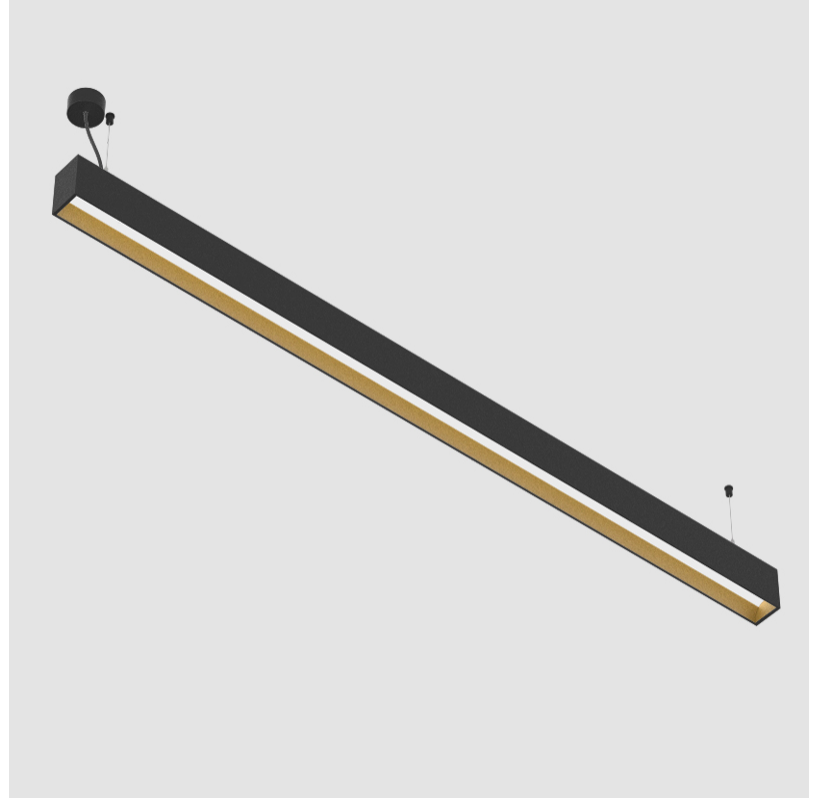

GENERAL

Series: Groove
Subseries: Groove Square
Brand: Prolight
Division: Architectural
Mounting Type: Suspension
Mounting Location: Ceiling
Subcategory: Profile

PHYSICAL

Shape: Rectangle
Length (mm): 2015
Length (in): 79 5/16
Width (mm): 80
Width (in): 3 1/8
Height (mm): 120
Height (in): 4 3/4
Max. Overall Height (mm): 2120
Max. Overall Height (in): 83 7/16
Light Distribution: Direct
Weight (kg): 8.883
Weight (lbs): 19.583
Diffuser: PMMA - Opal
Fixture Finish: ANA / SSR / BKV / CWI / CRY / HAB / MSR / UFT / ITA / RUA / OGR / FTG / MYG / RWR / LOD / PUS / FRO / FUP / KIA / POP / BLS / SPG / MEY / GOH / GUM / CHC / COM / ABZ / JAG / OBR / MOS / ROR
Fixture Material: Aluminum
Cable Details: 2000mm or 4000mm Transparent Cable
Upon Request: Cable colour - White / Black / Orange / Red

ELECTRICAL

Lamp Type: LED (Zhaga Standard)
Input Wattage (W): 35.4
Total Output Wattage (W): 28 / 22.4 (3500K)
Dimming: 0-10V Dimming / Phase Dimming (120Vac Only)
Driver Included: Yes
Driver Location: Integrated
Driver Type: Constant Current - 120 / 277Vac
Driver Class: Class 2
Input Voltage (V): 120 - 277
Constant Current (MA): 350 / 700 (3500K)

LED

Color Temperature (°K): 3000 / 3500 / 4000
Max. Delivered Lumen (lm): 2400 / 2479 / 2530
CRI: >90 CRI
Lamp Life (hrs): 50000

OPTICAL

RATINGS AND CERTIFICATIONS

Certified By: Certified for North American Standards
IP rating: IP20