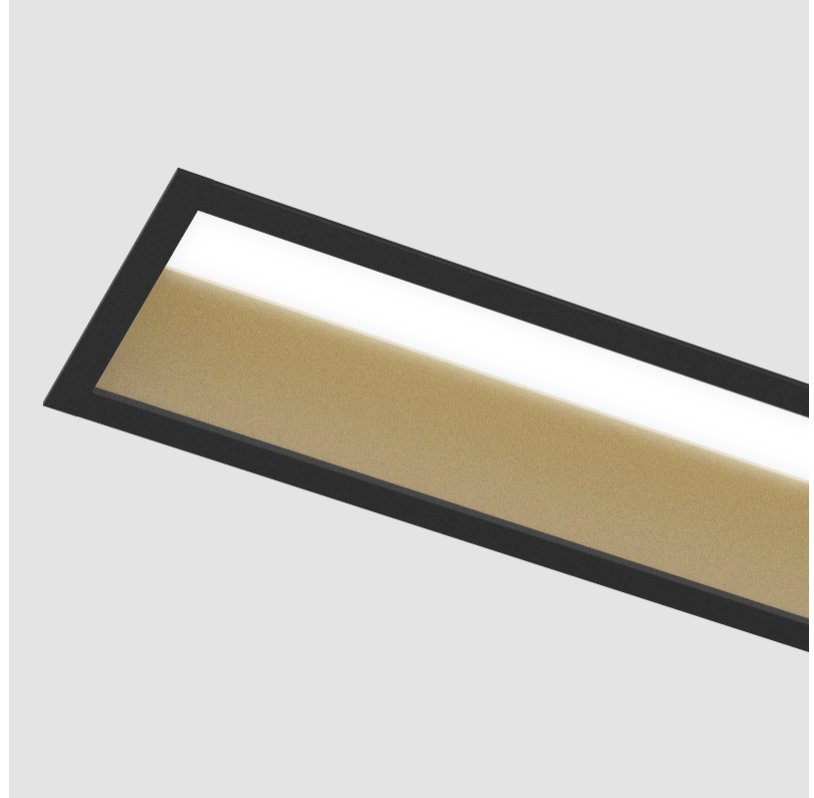

GENERAL

Series: Groove
Subseries: Groove Square
Brand: Prolight
Division: Architectural
Mounting Type: Recessed
Mounting Location: Ceiling
Subcategory: Profile

PHYSICAL

Shape: Rectangle
Length (mm): 1740
Length (in): 68 1/2
Width (mm): 92
Width (in): 3 5/8
Height (mm): 120
Height (in): 4 3/4
Ceiling Thickness (mm): 10 - 25
Ceiling Thickness (in): 3/8 - 1
Min. Recessing Depth (mm): 160
Min. Recessing Depth (in): 6 5/16
Light Distribution: Direct
Weight (kg): 7.529
Weight (lbs): 16.56
Diffuser: PMMA - Opal
Fixture Finish: [ANA / SSR / BKV / CWI / CRY / HAB / MSR / UFT / ITA / RUA / OGR / FTG / MYG / RWR / LOD / PUS / FRO / FUP / KIA / POP / BLS / SPG / MEY / GOH / GUM / CHC / COM / ABZ / JAG / OBR / MOS / ROR](#)
Fixture Material: Aluminum
Cut-out Measurements: 1730mm / 68 1/8" x 85mm / 3 3/8"

ELECTRICAL

Lamp Type: LED (Zhaga Standard)
Input Wattage (W): 30.4
Total Output Wattage (W): 24 / 19.2 (3500K)
[Dimming: 0-10V Dimming / Phase Dimming (120Vac Only)](#)
Driver Included: Yes
Driver Location: Integrated
Driver Type: Constant Current - 120 / 277Vac
Driver Class: Class 2
Input Voltage (V): 120 - 277
Constant Current (MA): 350 / 600 (3500K)

LED

[Color Temperature (*K): 3000 / 3500 / 4000](#)
Max. Delivered Lumen (lm): 2050 / 2127 / 2170
CRI: >90 CRI
Lamp Life (hrs): 50000

OPTICAL

RATINGS AND CERTIFICATIONS

Certified By: Certified for North American Standards
IP rating: IP20