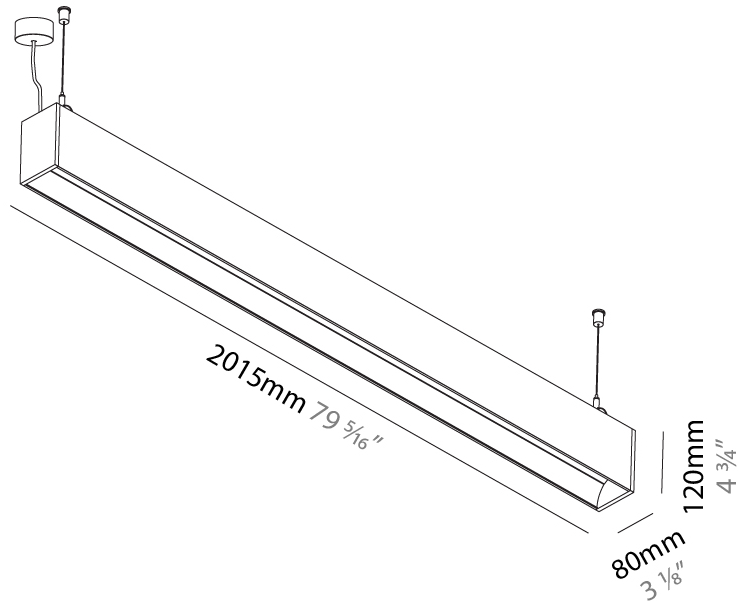

GENERAL

Series: Groove
Subseries: Groove Square
Brand: Prolight
Division: Architectural
Mounting Type: Suspension
Mounting Location: Ceiling
Subcategory: Profile

PHYSICAL

Shape: Rectangle
Length (mm): 2015
Length (in): 79 5/16
Width (mm): 80
Width (in): 3 1/8
Height (mm): 120
Height (in): 4 3/4
Max. Overall Height (mm): 2120
Max. Overall Height (in): 83 7/16
Light Distribution: Direct
Weight (kg): 8.883
Weight (lbs): 19.583
Diffuser: PMMA - Opal
Fixture Finish: ANA / SSR / BKV / CWI / CRY / HAB / MSR / UFT / ITA / RUA / OGR / FTG / MYG / RWR / LOD / PUS / FRO / FUP / KIA / POP / BLS / SPG / MEY / GOH / GUM / CHC / COM / ABZ / JAG / OBR / MOS / ROR
Fixture Material: Aluminum
Cable Details: 2000mm or 4000mm Transparent Cable
Upon Request: Cable colour - White / Black / Orange / Red

ELECTRICAL

Lamp Type: LED (Zhaga Standard)
Input Wattage (W): 35.4
Total Output Wattage (W): 28 / 22.4 (3500K)
Dimming: 0-10V Dimming / Phase Dimming (120Vac Only)
Driver Included: Yes
Driver Location: Integrated
Driver Type: Constant Current - 120 / 277Vac
Driver Class: Class 2
Input Voltage (V): 120 - 277
Constant Current (MA): 350 / 700 (3500K)

LED

Color Temperature (°K): 3000 / 3500 / 4000
Max. Delivered Lumen (lm): 2400 / 2479 / 2530
CRI: >90 CRI
Lamp Life (hrs): 50000

OPTICAL

RATINGS AND CERTIFICATIONS

Certified By: Certified for North American Standards
IP rating: IP20