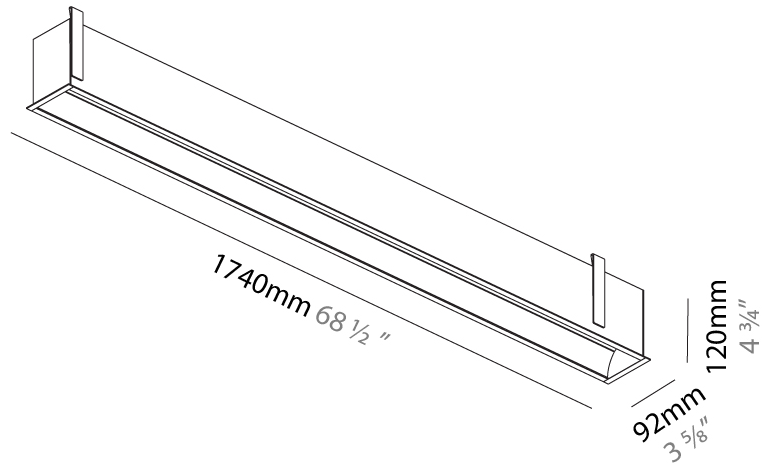

GENERAL

Series: Groove
Subseries: Groove Square
Brand: Prolight
Division: Architectural
Mounting Type: Recessed
Mounting Location: Ceiling
Subcategory: Profile

PHYSICAL

Shape: Rectangle
Length (mm): 1740
Length (in): 68 1/2
Width (mm): 92
Width (in): 3 5/8
Height (mm): 120
Height (in): 4 3/4
Ceiling Thickness (mm): 10 - 25
Ceiling Thickness (in): 3/8 - 1
Min. Recessing Depth (mm): 160
Min. Recessing Depth (in): 6 5/16
Light Distribution: Direct
Weight (kg): 7.529
Weight (lbs): 16.56
Diffuser: PMMA - Opal
Fixture Finish: [ANA / SSR / BKV / CWI / CRY / HAB / MSR / UFT / ITA / RUA / OGR / FTG / MYG / RWR / LOD / PUS / FRO / FUP / KIA / POP / BLS / SPG / MEY / GOH / GUM / CHC / COM / ABZ / JAG / OBR / MOS / ROR](#)
Fixture Material: Aluminum
Cut-out Measurements: 1730mm / 68 1/8" x 85mm / 3 3/8"

ELECTRICAL

Lamp Type: LED (Zhaga Standard)
Input Wattage (W): 30.4
Total Output Wattage (W): 24 / 19.2 (3500K)
[Dimming: 0-10V Dimming / Phase Dimming (120Vac Only)](#)
Driver Included: Yes
Driver Location: Integrated
Driver Type: Constant Current - 120 / 277Vac
Driver Class: Class 2
Input Voltage (V): 120 - 277
Constant Current (MA): 350 / 600 (3500K)

LED

[Color Temperature (*K): 3000 / 3500 / 4000](#)
Max. Delivered Lumen (lm): 2050 / 2127 / 2170
CRI: >90 CRI
Lamp Life (hrs): 50000

OPTICAL

RATINGS AND CERTIFICATIONS

Certified By: Certified for North American Standards
IP rating: IP20