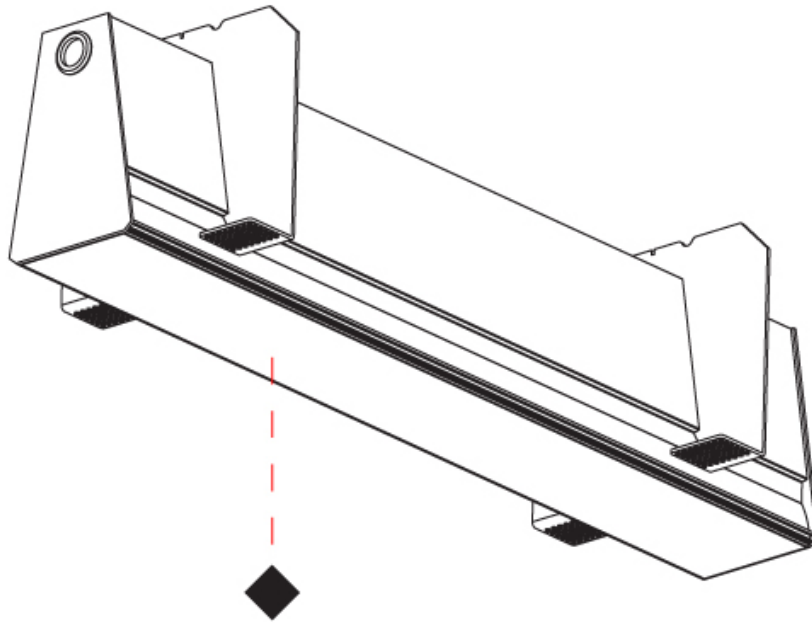

GROOVE SQUARE TRIMLESS

A35649-

PROJECT

TYPE

SPECIFIER

QUANTITY

DATE

A