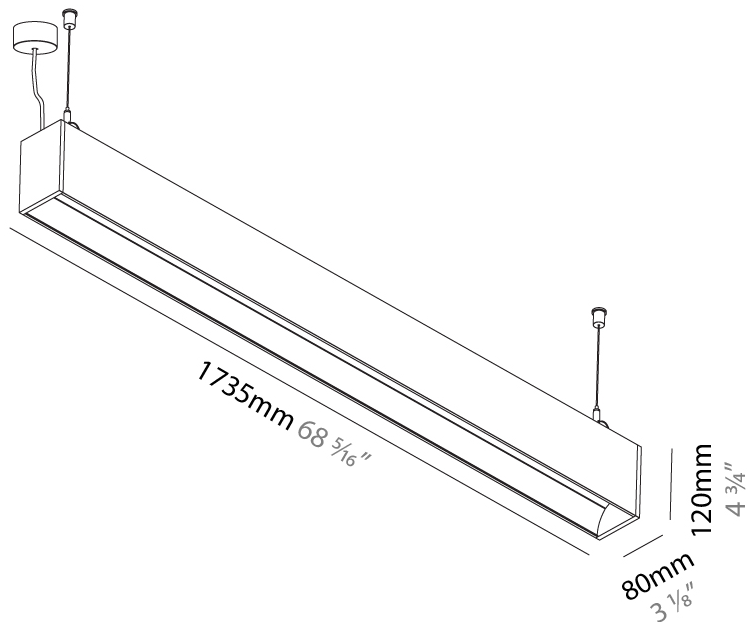

GENERAL

Series: Groove
Subseries: Groove Square
Brand: Prolicht
Division: Architectural
Mounting Type: Suspension
Mounting Location: Ceiling
Subcategory: Profile

PHYSICAL

Shape: Rectangle
Length (mm): 1735
Length (in): 68 5/16
Width (mm): 80
Width (in): 3 1/8
Height (mm): 120
Height (in): 4 3/4
Max. Overall Height (mm): 2120
Max. Overall Height (in): 83 7/16
Light Distribution: Direct
Weight (kg): 7.787
Weight (lbs): 17.167
Diffuser: PMMA - Opal
Fixture Finish: ANA / SSR / BKV / CWI / CRY / HAB / MSR / UFT / ITA / RUA / OGR / FTG / MYG / RWR / LOD / PUS / FRO / FUP / KIA / POP / BLS / SPG / MEY / GOH / GUM / CHC / COM / ABZ / JAG / OBR / MOS / ROR
Fixture Material: Aluminum
Cable Details: 2000mm or 4000mm Transparent Cable
Upon Request: Cable colour - White / Black / Orange / Red

ELECTRICAL

Lamp Type: LED (Zhaga Standard)
Input Wattage (W): 30.4
Total Output Wattage (W): 24 / 19.2 (3500K)
Dimming: 0-10V Dimming / Phase Dimming (120Vac Only)
Driver Included: Yes
Driver Location: Integrated
Driver Type: Constant Current - 120 / 277Vac
Driver Class: Class 2
Input Voltage (V): 120 - 277
Constant Current (MA): 350 / 600 (3500K)

LED

Color Temperature (°K): 3000 / 3500 / 4000
Max. Delivered Lumen (lm): 2050 / 2127 / 2170
CRI: >90 CRI
Lamp Life (hrs): 50000

OPTICAL

RATINGS AND CERTIFICATIONS

Certified By: Certified for North American Standards
IP rating: IP20