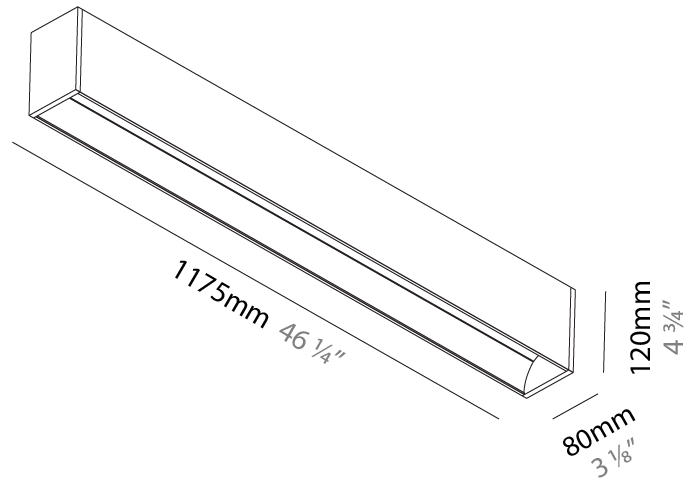

1. To build a product code in our configurator select the specify button on the base model # product page
2. To build a manual product code on this datasheet choose from the options listed below in blue font and add the suffix to the base model #

GENERAL

Series: Groove
Subseries: Groove Square
Brand: Prolicht
Division: Architectural
Mounting Type: Surface
Mounting Location: Ceiling
Subcategory: Profile

PHYSICAL

Shape: Rectangle
Length (mm): 1175
Length (in): 46 1/4
Width (mm): 80
Width (in): 3 1/8
Height (mm): 120
Height (in): 4 3/4
Light Distribution: Direct
Weight (kg): 5.253
Weight (lbs): 11.56
Diffuser: PMMA - Opal
Fixture Finish: ANA / SSR / BKV / CWI / CRY / HAB / MSR / UFT / ITA / RUA / OGR / FTG / MYG / RWR / LOD / PUS / FRO / FUP / KIA / POP / BLS / SPG / MEY / GOH / GUM / CHC / COM / ABZ / JAG / OBR / MOS / ROR
Fixture Material: Aluminum

ELECTRICAL

Lamp Type: LED (Zhaga Standard)
Input Wattage (W): 20.2
Total Output Wattage (W): 16 / 12.8 (3500K)
Dimming: 0-10V Dimming / Phase Dimming (120Vac Only)
Driver Included: Yes
Driver Location: Integrated
Driver Type: Constant Current - 120 / 277Vac
Driver Class: Class 2
Input Voltage (V): 120 - 277
Constant Current (MA): 350 / 400 (3500K)

LED

Color Temperature (°K): 3000 / 3500 / 4000
Max. Delivered Lumen (lm): 1370 / 1421 / 1450
CRI: >90 CRI
Lamp Life (hrs): 50000

OPTICAL

RATINGS AND CERTIFICATIONS

Certified By: Certified for North American Standards
IP rating: IP20