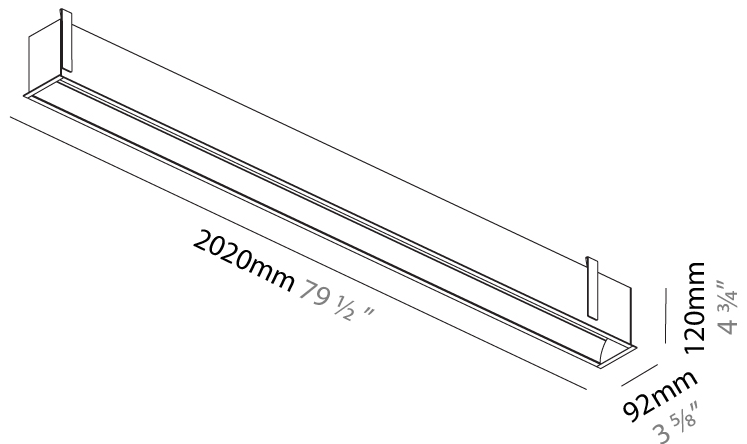

GENERAL

Series: Groove
Subseries: Groove Square
Brand: Prolight
Division: Architectural
Mounting Type: Recessed
Mounting Location: Ceiling
Subcategory: Profile

PHYSICAL

Shape: Rectangle
Length (mm): 2020
Length (in): 79 1/2
Width (mm): 92
Width (in): 3 5/8
Height (mm): 120
Height (in): 4 3/4
Ceiling Thickness (mm): 10 - 25
Ceiling Thickness (in): 3/8 - 1
Min. Recessing Depth (mm): 160
Min. Recessing Depth (in): 6 5/16
Light Distribution: Direct
Weight (kg): 8.638
Weight (lbs): 19
Diffuser: PMMA - Opal
Fixture Finish: [ANA / SSR / BKV / CWI / CRY / HAB / MSR / UFT / ITA / RUA / OGR / FTG / MYG / RWR / LOD / PUS / FRO / FUP / KIA / POP / BLS / SPG / MEY / GOH / GUM / CHC / COM / ABZ / JAG / OBR / MOS / ROR](#)
Fixture Material: Aluminum
Cut-out Measurements: 2010mm / 79 1/8" x 85mm / 3 3/8"

ELECTRICAL

Lamp Type: LED (Zhaga Standard)
Input Wattage (W): 35.4
Total Output Wattage (W): 28 / 22.4 (3500K)
[Dimming: 0-10V Dimming / Phase Dimming (120Vac Only)](#)
Driver Included: Yes
Driver Location: Integrated
Driver Type: Constant Current - 120 / 277Vac
Driver Class: Class 2
Input Voltage (V): 120 - 277
Constant Current (MA): 350 / 700 (3500K)

LED

[Color Temperature (°K): 3000 / 3500 / 4000](#)
Max. Delivered Lumen (lm): 2400 / 2479 / 2530
CRI: >90 CRI
Lamp Life (hrs): 50000

OPTICAL

RATINGS AND CERTIFICATIONS

Certified By: Certified for North American Standards
IP rating: IP20