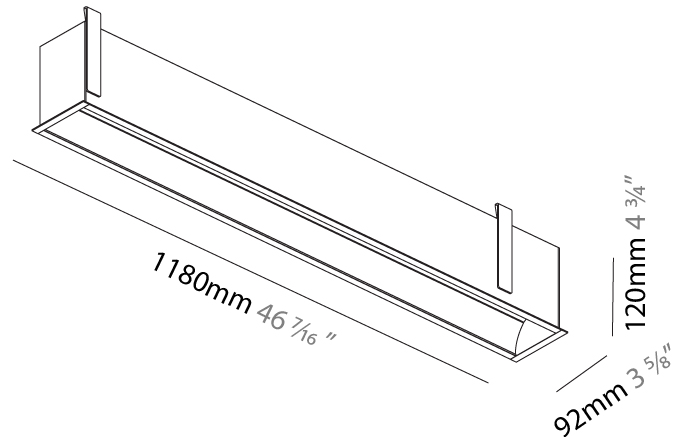

GENERAL

Series: Groove
Subseries: Groove Square
Brand: Prolight
Division: Architectural
Mounting Type: Recessed
Mounting Location: Ceiling
Subcategory: Profile

PHYSICAL

Shape: Rectangle
Length (mm): 1180
Length (in): 46 7/16
Width (mm): 92
Width (in): 3 5/8
Height (mm): 120
Height (in): 4 3/4
Ceiling Thickness (mm): 10 - 25
Ceiling Thickness (in): 3/8 - 1
Min. Recessing Depth (mm): 160
Min. Recessing Depth (in): 6 5/16
Light Distribution: Direct
Weight (kg): 5.195
Weight (lbs): 11.43
Diffuser: PMMA - Opal
Fixture Finish: [ANA / SSR / BKV / CWI / CRY / HAB / MSR / UFT / ITA / RUA / OGR / FTG / MYG / RWR / LOD / PUS / FRO / FUP / KIA / POP / BLS / SPG / MEY / GOH / GUM / CHC / COM / ABZ / JAG / OBR / MOS / ROR](#)
Fixture Material: Aluminum
Cut-out Measurements: 1170mm / 46 1/16" x 85mm / 3 3/8"

ELECTRICAL

Lamp Type: LED (Zhaga Standard)
Input Wattage (W): 20.2
Total Output Wattage (W): 16 / 12.8 (3500K)
[Dimming: 0-10V Dimming / Phase Dimming (120Vac Only)](#)
Driver Included: Yes
Driver Location: Integrated
Driver Type: Constant Current - 120 / 277Vac
Driver Class: Class 2
Input Voltage (V): 120 - 277
Constant Current (MA): 350 / 400 (3500K)

LED

[Color Temperature (°K): 3000 / 3500 / 4000](#)
Max. Delivered Lumen (lm): 1370 / 1421 / 1450
CRI: >90 CRI
Lamp Life (hrs): 50000

OPTICAL

RATINGS AND CERTIFICATIONS

Certified By: Certified for North American Standards
IP rating: IP20